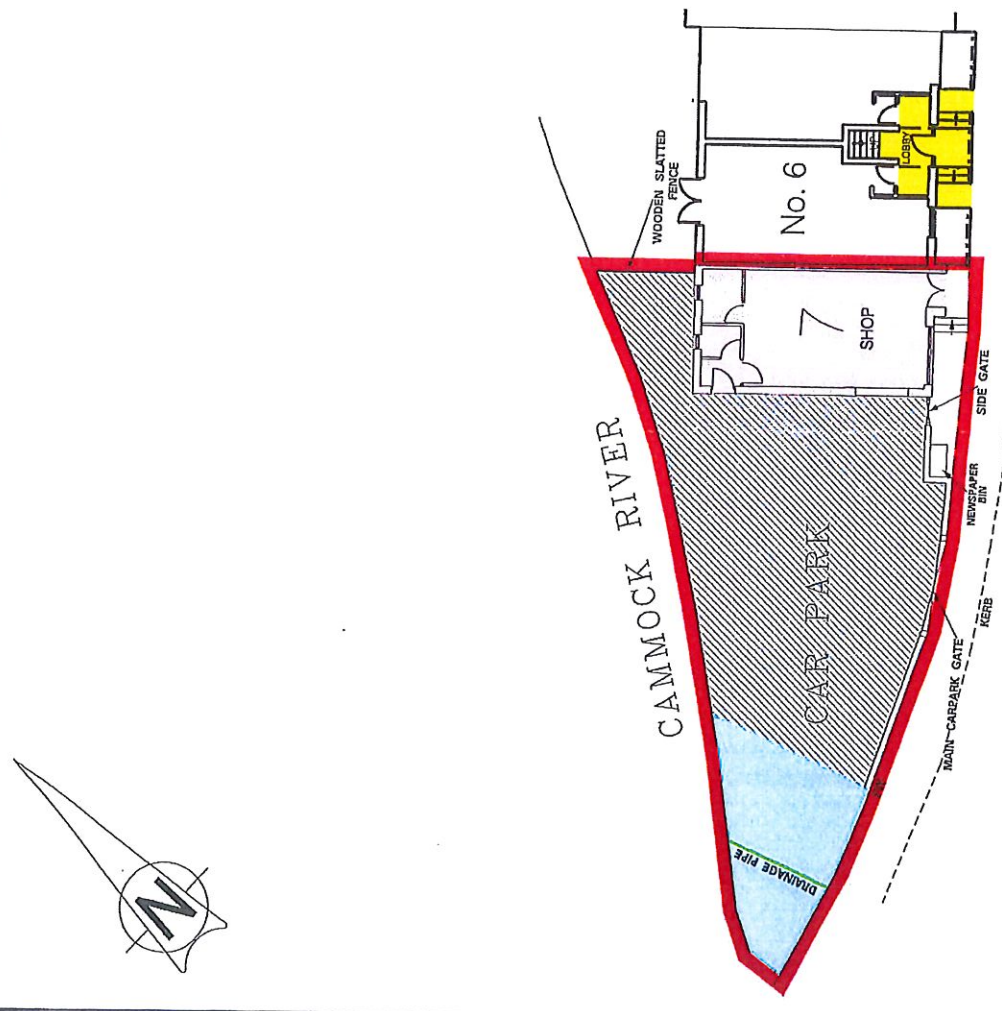

**SURVEYED / PRODUCED BY**  
S.T.

**MICHAEL PHILLIPS**  
CITY ENGINEER

**SURVEY DETAIL, SCALE 1:200**

- NOTES:**
- CAR PARK SHOWN COLOURED GREY
  - WAYLEAVE SHOWN COLOURED BLUE
  - RIGHT OF WAY SHOWN COLOURED YELLOW